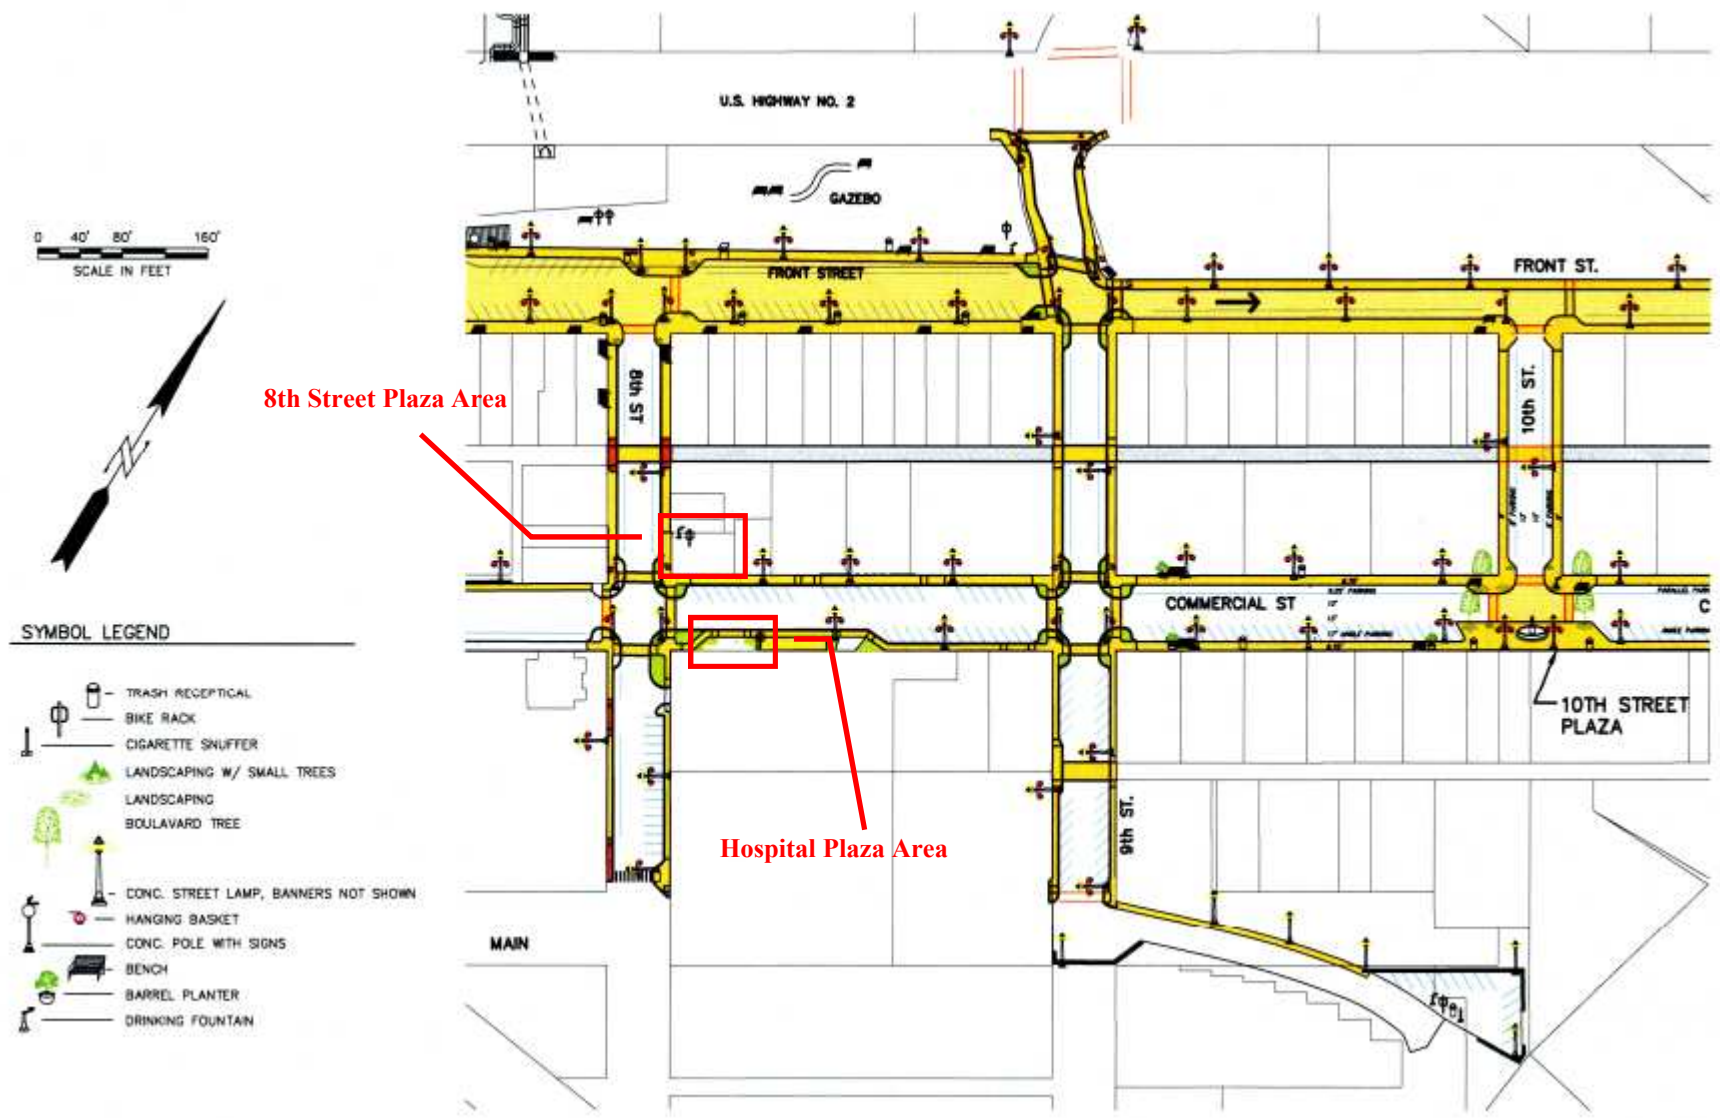

Artist renditions of the 8th Street Plaza and Hospital Plaza areas are not currently available. The areas are highlighted on the map below in red.

8th Street Plaza Area

Hospital Plaza Area

10TH STREET PLAZA

0 40' 80' 160'
SCALE IN FEET

SYMBOL LEGEND

- TRASH RECEPTICAL
- BIKE RACK
- CIGARETTE SNUFFER
- LANDSCAPING W/ SMALL TREES
- LANDSCAPING
- BOULAVARD TREE
- CONC. STREET LAMP, BANNERS NOT SHOWN
- HANGING BASKET
- CONC. POLE WITH SIGNS
- BENCH
- BARREL PLANTER
- DRINKING FOUNTAIN